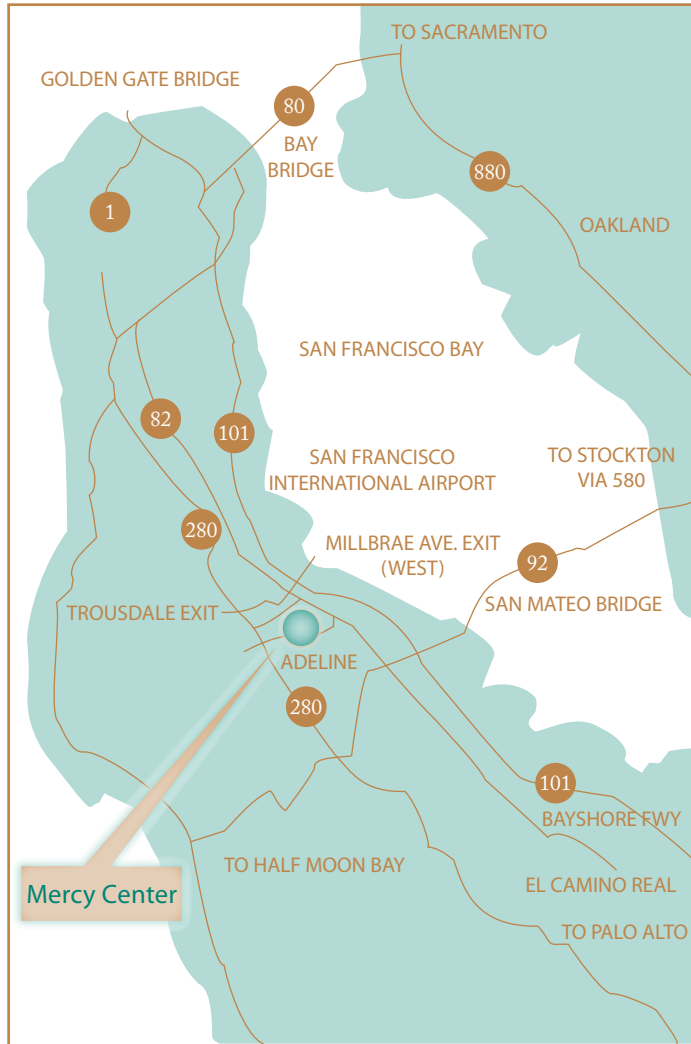

# Mercy Center | How To Find Us

## From Hwy. 101

Exit Millbrae Avenue and head West towards El Camino Real  
Left on El Camino Real  
Right on Adeline Drive (2 stoplights past Peninsula Hospital)  
Enter Mercy Center gates at the corner of Hoover Avenue and Adeline Drive

## From Hwy. 280

Exit Trousdale and head downhill toward El Camino Real  
Right on El Camino Real  
Right on Adeline Drive (2 stoplights past Peninsula Hospital)  
Enter Mercy Center gates at the corner of Hoover Avenue and Adeline Drive

## Parking

After entering gates, proceed to the first building on the right, Mercy Center. Please park in the unloading zone long enough to register and unload your luggage. Then re-park in the Forest Lot, midway between the entry gates and Mercy Center.